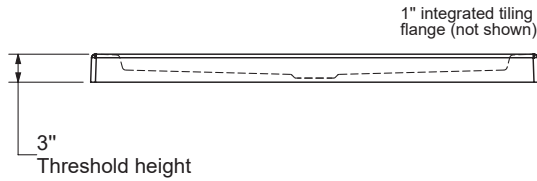

B3Round 4832

Model number: 410001

Dimensions: 48" x 32" x 4"

Installation:

Material: Acrylic

Standard Features:

- Acrylic rectangular base with round drain
- Smooth floor
- Center drain
- Drain not included
- 3" threshold base

No	Description
105416	Madono Pivot Shower Door 28 ½-30 ½ x 67 in. 6 mm
136448	Kleara 1-panel Pivot Shower Door 29 ½-31 ½ x 69 in. 6 mm

B3Round 4832

Model number:

410001

Dimensions: 48" x 32" x 4"

Installation:

Material: Acrylic

Dimensions:

47 7/8 x 31 7/8 x 4 in.
(1216 x 810 x 102 mm)

Weight:

41 lbs (18.6 kg)

Shape:

Rectangular

Drain location:

Center

This technical drawing is universal for every 4832 configuration.

Integrated tiling flange : 1" height x 1/4" thick (not shown)
Tiling flange position is determined by chosen configuration.

All dimensions are approximate. Structure measurements must be verified against the unit to ensure proper fit.