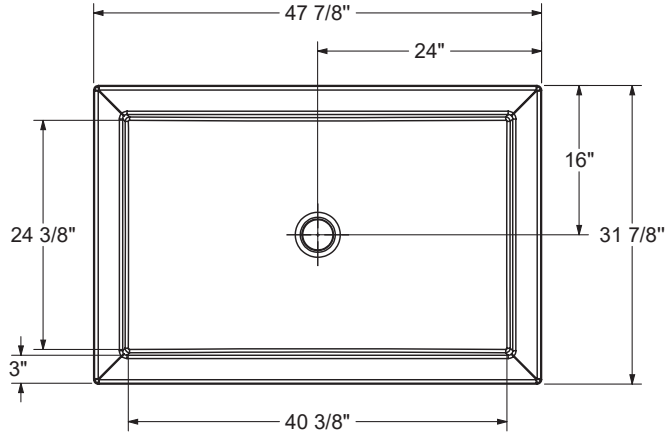

B3Round 4832

Model number: 410001

Dimensions: 48" x 32" x 4"

Installation:

Material: Acrylic

Standard Features:

- Acrylic rectangular base with round drain
- Smooth floor
- Center drain
- Drain not included
- 3" threshold base

No	Description
105416	Madono Pivot Shower Door 28 ½-30 ½ x 67 in. 6 mm
136448	Kleara 1-panel Pivot Shower Door 29 ½-31 ½ x 69 in. 6 mm

B3Round 4832

Model number:

410001

Dimensions: 48" x 32" x 4"

Installation:

Material: Acrylic

Dimensions:

47 7/8 x 31 7/8 x 4 in.
(1216 x 810 x 102 mm)

Weight:

41 lbs (18.6 kg)

Shape:

Rectangular

Drain location:

Center

This technical drawing is universal for every 4832 configuration.

Integrated tiling flange : 1" height x 1/4" thick (not shown)
Tiling flange position is determined by chosen configuration.

All dimensions are approximate. Structure measurements must be verified against the unit to ensure proper fit.